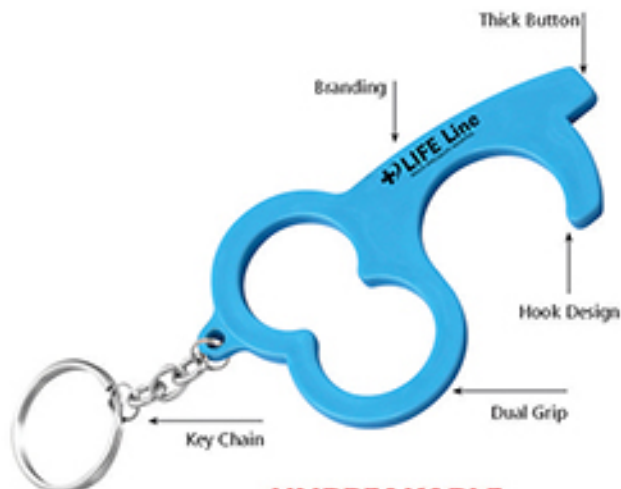

Specifications:

SAFE - KEY

TOUCH-FREE HANDLING KEY
Protection Against Viruses

This Safe-Key is a beautifully designed plastic product to make sure, you don't touch very sensitive surfaces like Door Handles, Trollys, Drawers, Bags, Sanitizer, Switches and Buttons etc.

All around Protection in your hand

KEY HIGHLIGHTS :

- Technically and comfortable designed
- Made by Unbreakable Plastic Material
- Easy to wash & sanitize
- Compact & Light weight
- Absolutely contactless safety tools